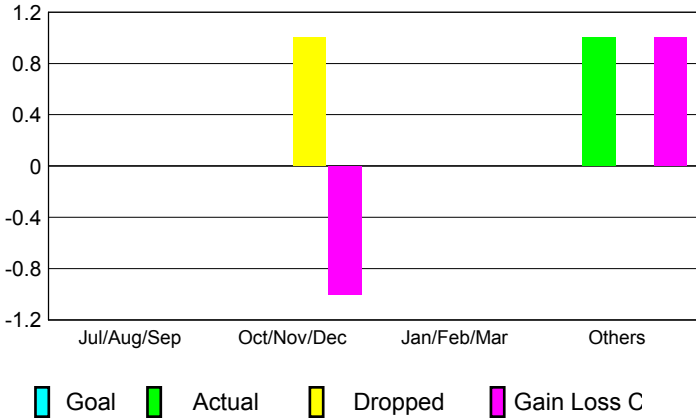

GMT: **Ricardo Shoiti Komatsu**

Location: **BRAZIL**

GMT CA: **3**

CLUBS

Month	New Club Goal	Actual New Clubs	Actual Dropped Clubs	Gain/Loss of Clubs
2012-2013				
Jul/Aug/Sep		0	0	0
Oct/Nov/Dec		0	1	-1
Jan/Feb/Mar		0	0	0
Apr/May/June		1	0	1
Totals		1	1	0

Club Results 2012-2013
Goal, New, Dropped, Gain/Loss

MEMBERSHIP

Month	Net Memb Goal	Actual New Memb	Actual Dropped Memb	Gain/Loss of Memb
2012-2013				
Jul/Aug/Sep		26	59	-33
Oct/Nov/Dec		44	88	-44
Jan/Feb/Mar		33	19	14
Apr/May/June		163	50	113
Totals		266	216	50