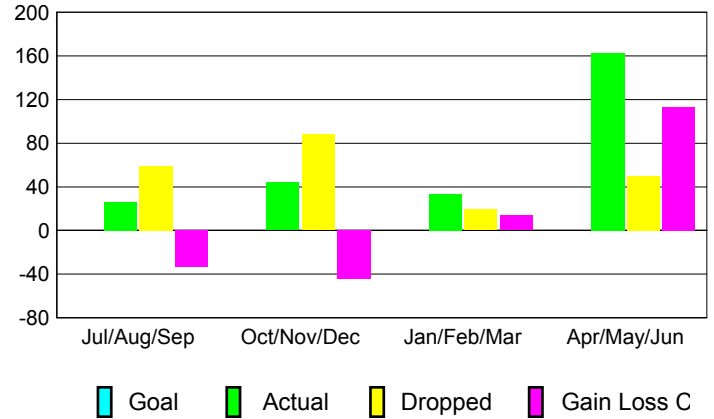

GMT: **Ricardo Shoiti Komatsu**

Location: **BRAZIL**

GMT CA: **3**

CLUBS

Month	New Club Goal	Actual New Clubs	Actual Dropped Clubs	Gain/Loss of Clubs
2012-2013				
Jul/Aug/Sep		0	0	0
Oct/Nov/Dec		0	1	-1
Jan/Feb/Mar		0	0	0
Apr/May/June		1	0	1
Totals		1	1	0

Club Results 2012-2013
Goal, New, Dropped, Gain/Loss

MEMBERSHIP

Month	Net Memb Goal	Actual New Memb	Actual Dropped Memb	Gain/Loss of Memb
2012-2013				
Jul/Aug/Sep		26	59	-33
Oct/Nov/Dec		44	88	-44
Jan/Feb/Mar		33	19	14
Apr/May/June		163	50	113
Totals		266	216	50

Membership Results 2012-2013
Goal, New, Dropped, Gain/Loss

YTD Status Quo Clubs 2012-2013

Status Quo Clubs Compared to Status Quo Members

Gender Comparison 2012-2013

Club Gain/Loss 2012-2013

Membership Gain/Loss 2012-2013